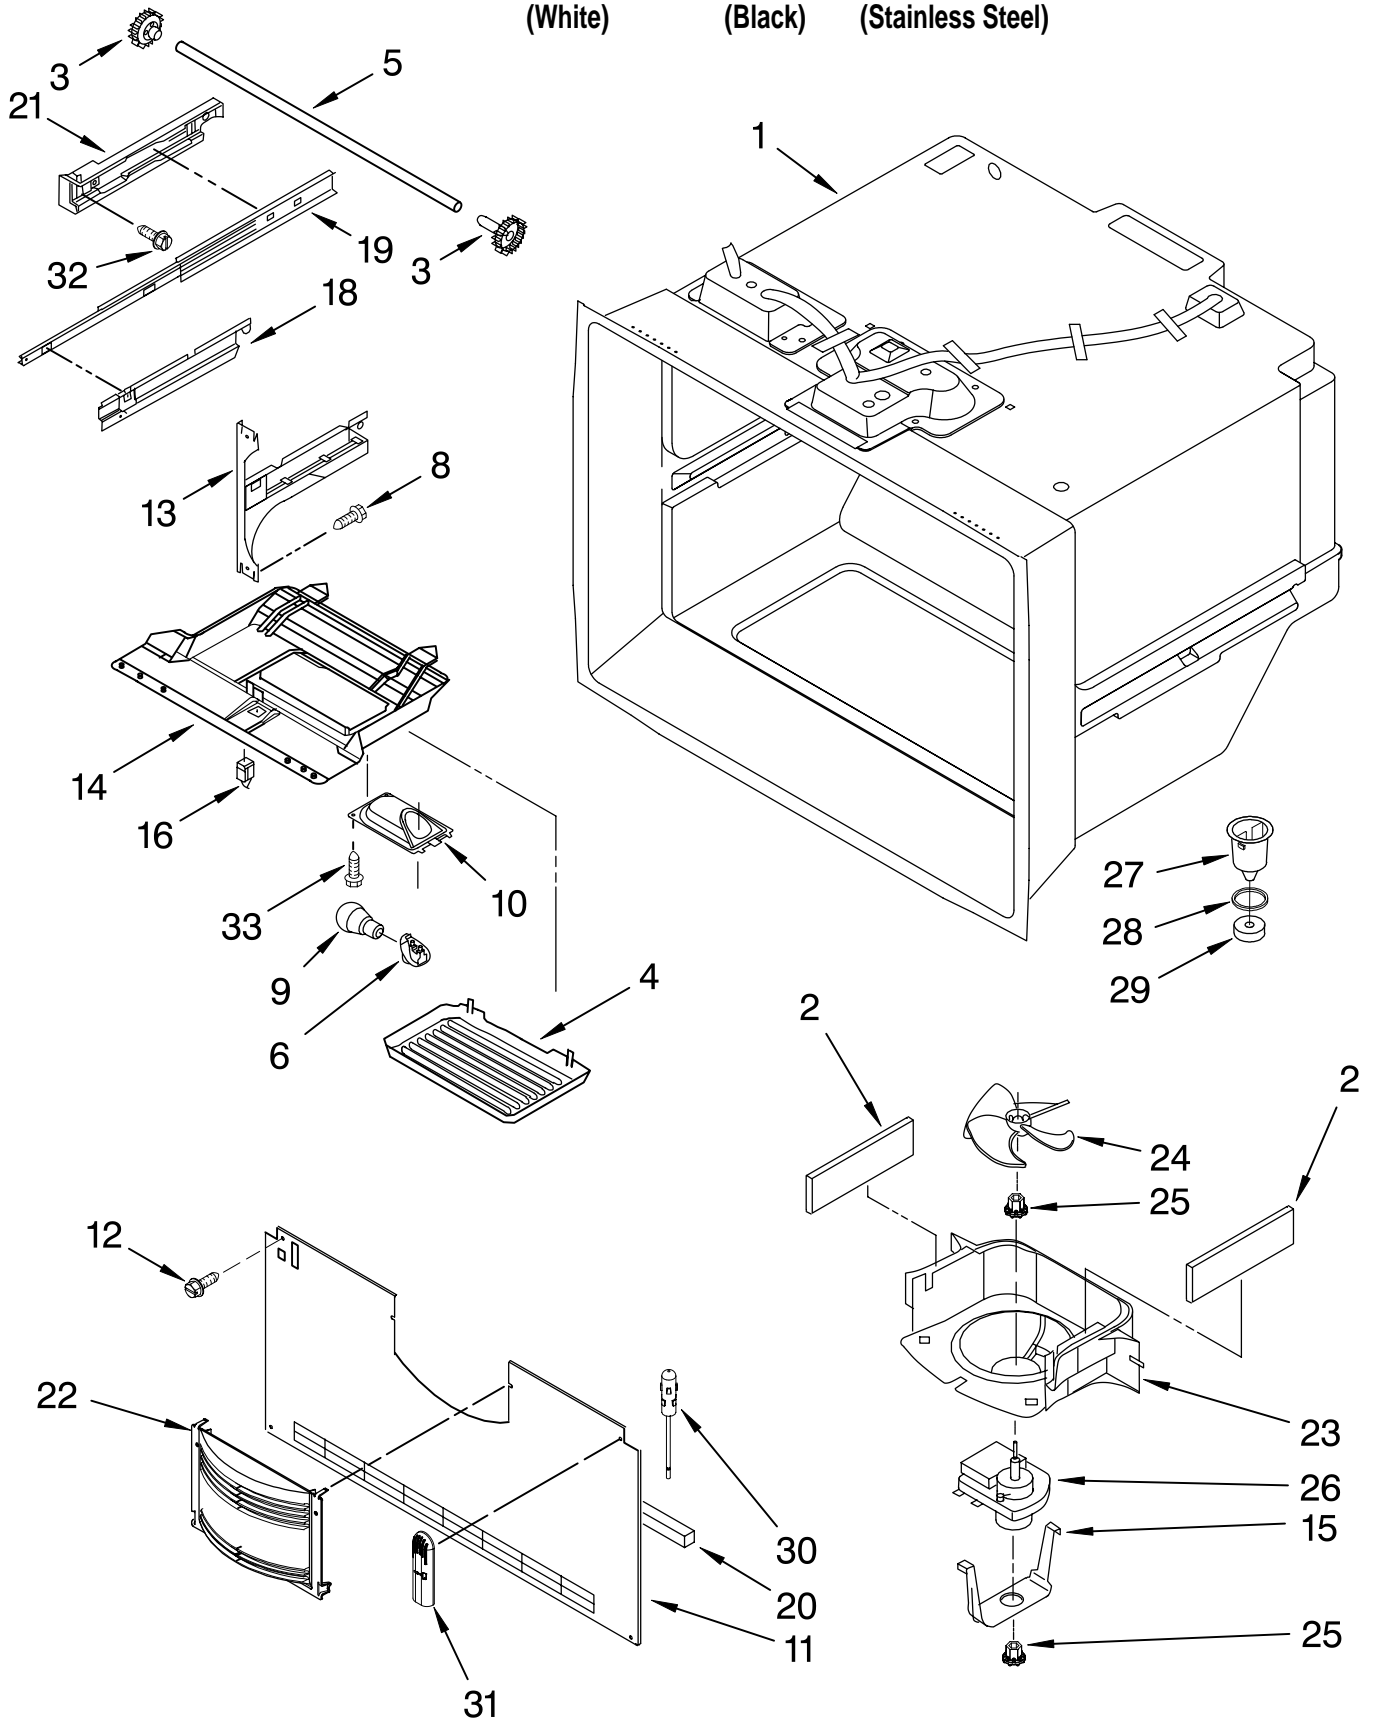

FREEZER LINER PARTS

For Models: KBFS20ETWH00, KBFS20ETBL00, KBFS20ETSS00
(White) (Black) (Stainless Steel)

FOR ORDERING INFORMATION REFER TO PARTS PRICE LIST

FREEZER LINER PARTS

For Models: KBFS20ETWH00,KBFS20ETBL00,KBFS20ETSS00
(White)   (Black)   (Stainless Steel)

Illus. No.	Part No.	DESCRIPTION
1		Liner (Not A Serviceable Part)
2	67001291	Gasket, Foam
3	12002497	Gear (2) (Includes RT & LT)
4	67003905	Cover, Light
5	67004017	Shaft
6	8170839	Socket, Light
8	67006473	Screw
9	A0282812	Bulb, Light
10	67001035	Housing, Light
11	67005873	Cover, Evaporator
12	67006425	Screw
13		Bracket, Door
	67004732	Left
	67004733	Right
14	67003906	Housing, Lighting
15	67005633	Clip, Evap Motor
16	12002646	Switch, Light
18		Bracket, Basket
	67004728	Left
	67004729	Right
19	67004863	Slide, Drawer (2)
20	67003731	Gasket, Bottom
21		Bracket, Slide
	67004971	Left
	67004972	Right
22	13024802	Grille, Fan Shroud
23	67002777	Shroud, Evap Fan
24	12217201	Blade, Fan (Evaporator)
25	67002780	Grommet (2)
26	67003636	Motor, Evaporator
27	D7753903	Funnel, Drain (Incl # 28 & 29)
28	M0500703	Seal
29	B8381501	Gasket
30	12002355	Thermistor
31	67003924	Cover, Thermistor
32	67004892	Screw
33	67006530	Screw

Following Parts Not Illustrated

67006095 Harness, Lights
(Freezer)